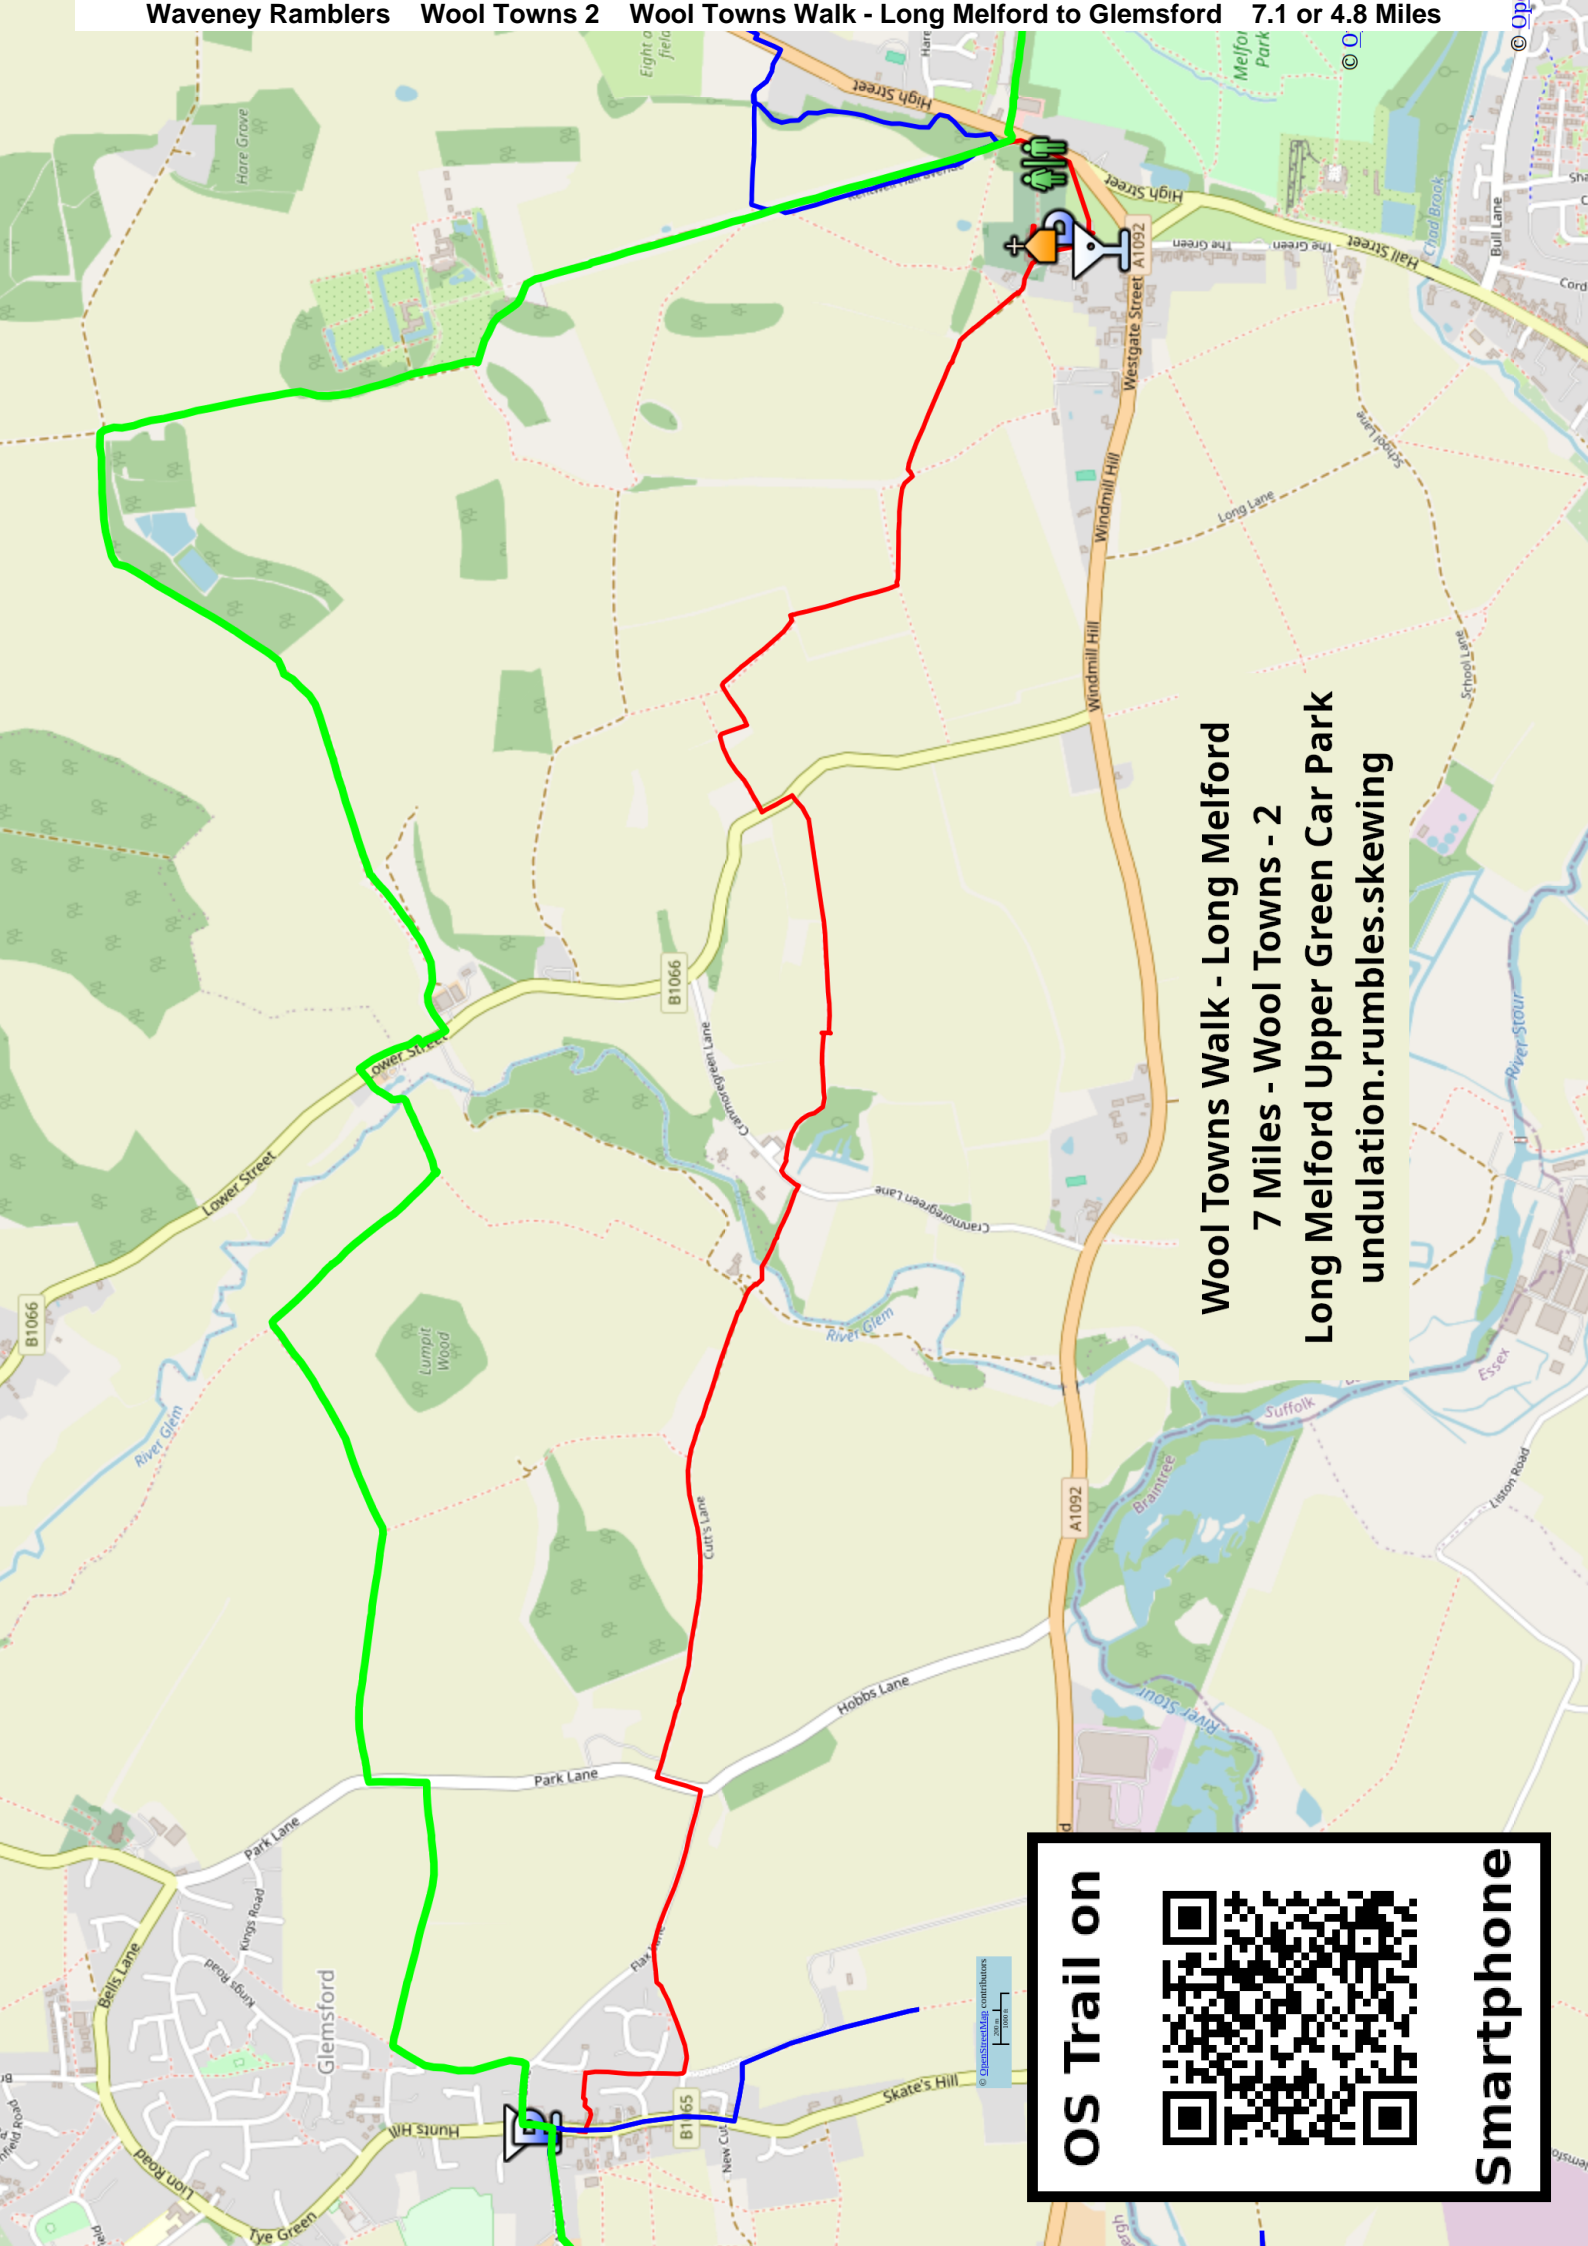

Waveney Ramblers Wool Towns 2 Wool Towns Walk - Long Melford to Glemsford 7.1 or 4.8 Miles

**Wool Towns Walk - Long Melford**  
**7 Miles - Wool Towns - 2**  
**Long Melford Upper Green Car Park**  
**undulation.rumbles.skewing**

**OS Trail on**

**Smartphone**